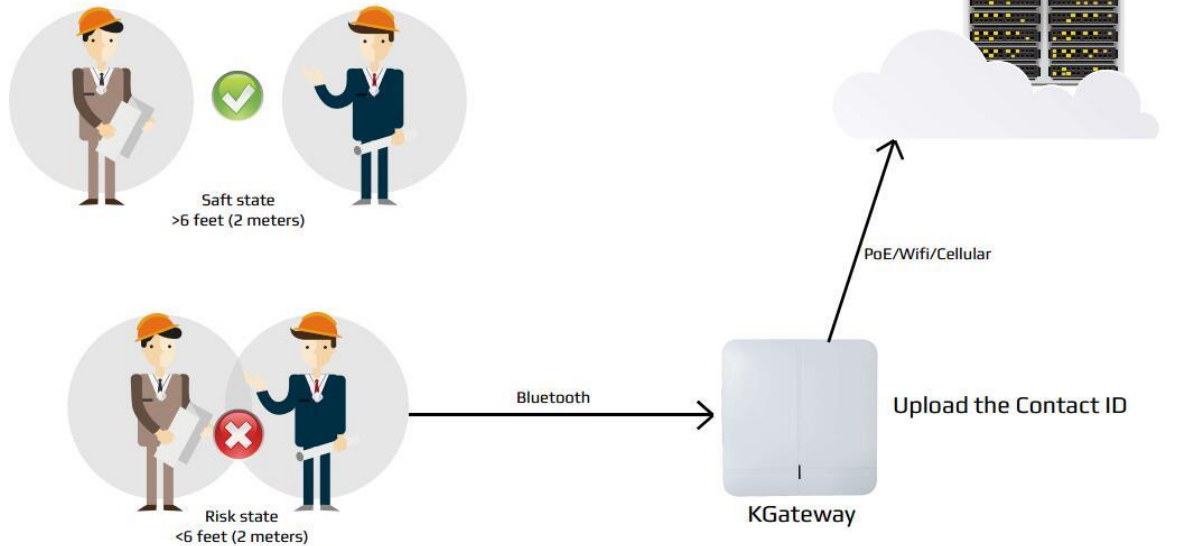

Social Distance Device

Social Distance Device wearable Bluetooth Low Energy (BLE) & RFID designed as a technological aid to control the distance between people in workplace, school, and public area, prevent people getting too close with each other.

It can also use for tracking and managing the proximity of Contracts between people via IoT gateway

How It Works:

Device-to-Device Solution

Device to IoT Gateway Solution

Advantages

- Wristband or pendant wearing, stylish and portable
- Light and small
- Vibration/Sound/ LED Flash/Mute optional to alert
- Work without smartphone or App.
- Group control
- Rechargeable battery
- Auto Sleep mode
- Adjustable distance
- Distancing history recording

Product Specification

Dimension	Dia. 40mm, Wristband 260mm
Alert Way	Vibration/Sound/LED
Alert Distance	1~3 meters (3~6 feet) adjustable
Battery Type	Li-ion battery, rechargeable
Battery life	10~14 days (12 hours usage per day)
Button	ON/OFF touch button
Material	ABS+Silicone
Accessories	Silicone wristband, strap, silicone pendant ring